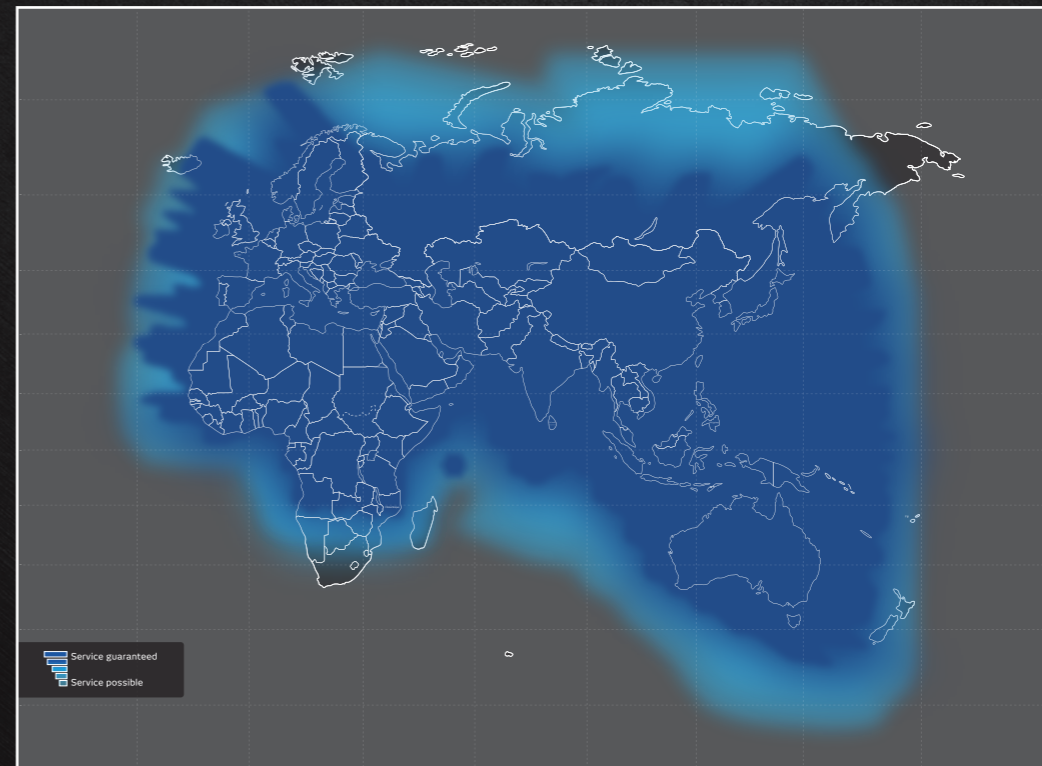

Coverage area

Thuraya's satellite coverage area spreads throughout 140 countries located in Europe, Middle-East, Africa, Asia, and Australia.

And in addition to the wide Thuraya satellite coverage, the Thuraya XT-DUAL can be used in GSM networks (900/1800/1900 MHz) around the world.

Highest flexibility wherever you may go!

Coverage area