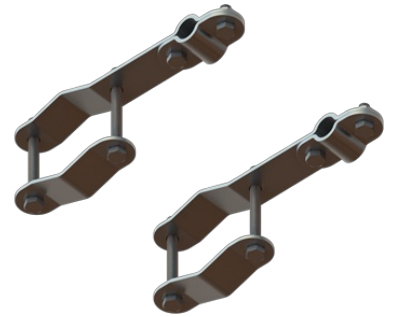

MAST/RAIL MOUNT KIT HF (LARGE)

Mounting Kit for LF/HF antennas L = 8 - 9 m

- Heavy duty rail mount for installation of marine HF antennas
- Side mounting clamps for HF8000 and HF9000 series
- Mounting on vertical rails/poles with diameters from 30 mm to 90 mm
- Stainless steel mounting hardware included
- Kit includes two brackets

MECHANICAL SPECIFICATIONS

Weight	2360 g
Mounting place	On horizontal poles and rails
Materials	Steel (Galvanized)
For Antenna Types	HF8000 and HF9000 series
Dimension	309 x 49.5 x 50.5 mm

ORDERING INFORMATION

10000-163	Kit with two brackets - in Carton tube
-----------	--

PACKAGING INFORMATION

Type	Bulk packing or individuelle packing in Polybag or Carton tube (See "ORDERING INFORMATION")
size	Ø 80 x 350 mm
weight	Approx. 3.2 kg