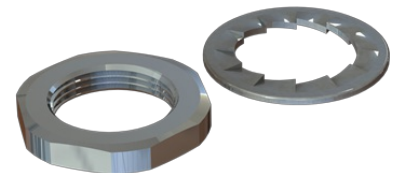

MOUNTING KIT LARGE

Marine antenna mounting kit (Large)

Mounting Kit for mounting Marine and Base Station Antennas on brackets with mounting hole \varnothing 25-26 mm

ELECTRICAL SPECIFICATIONS

MECHANICAL SPECIFICATIONS

Color	Chrome
Weight	40 g
Mounting	For mounting antennas on brackets with mounting hole \varnothing 25-26 mm
Materials	Chromed solid brass and stainless steel
For Antenna Types	Marine and Base Station Antennas with standard threaded base